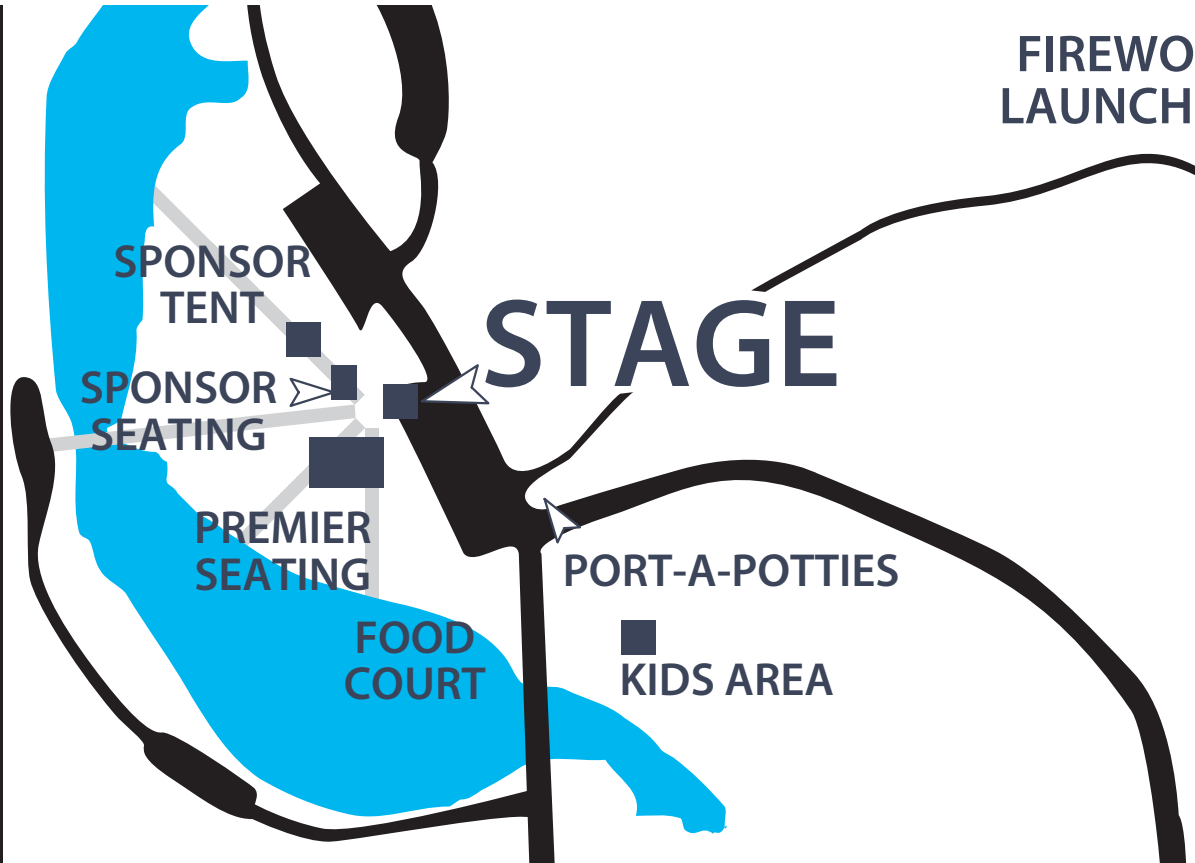

\$5 Public Parking
South Plains Fairgrounds

**FIREWORKS
LAUNCH SITE**

STAGE

**SPONSOR
TENT**

**SPONSOR
SEATING**

**PREMIER
SEATING**

**FOOD
COURT**

PORT-A-POTTIES

KIDS AREA

BROADWAY

**Handicapped
Parking**
**Sponsor
Seating
Parking**

**Premier
Seating
Parking**

**\$5 Public
Parking**

**Canyon Lake
Drive**

**Windmill
Project**

Nutmeg Ave.